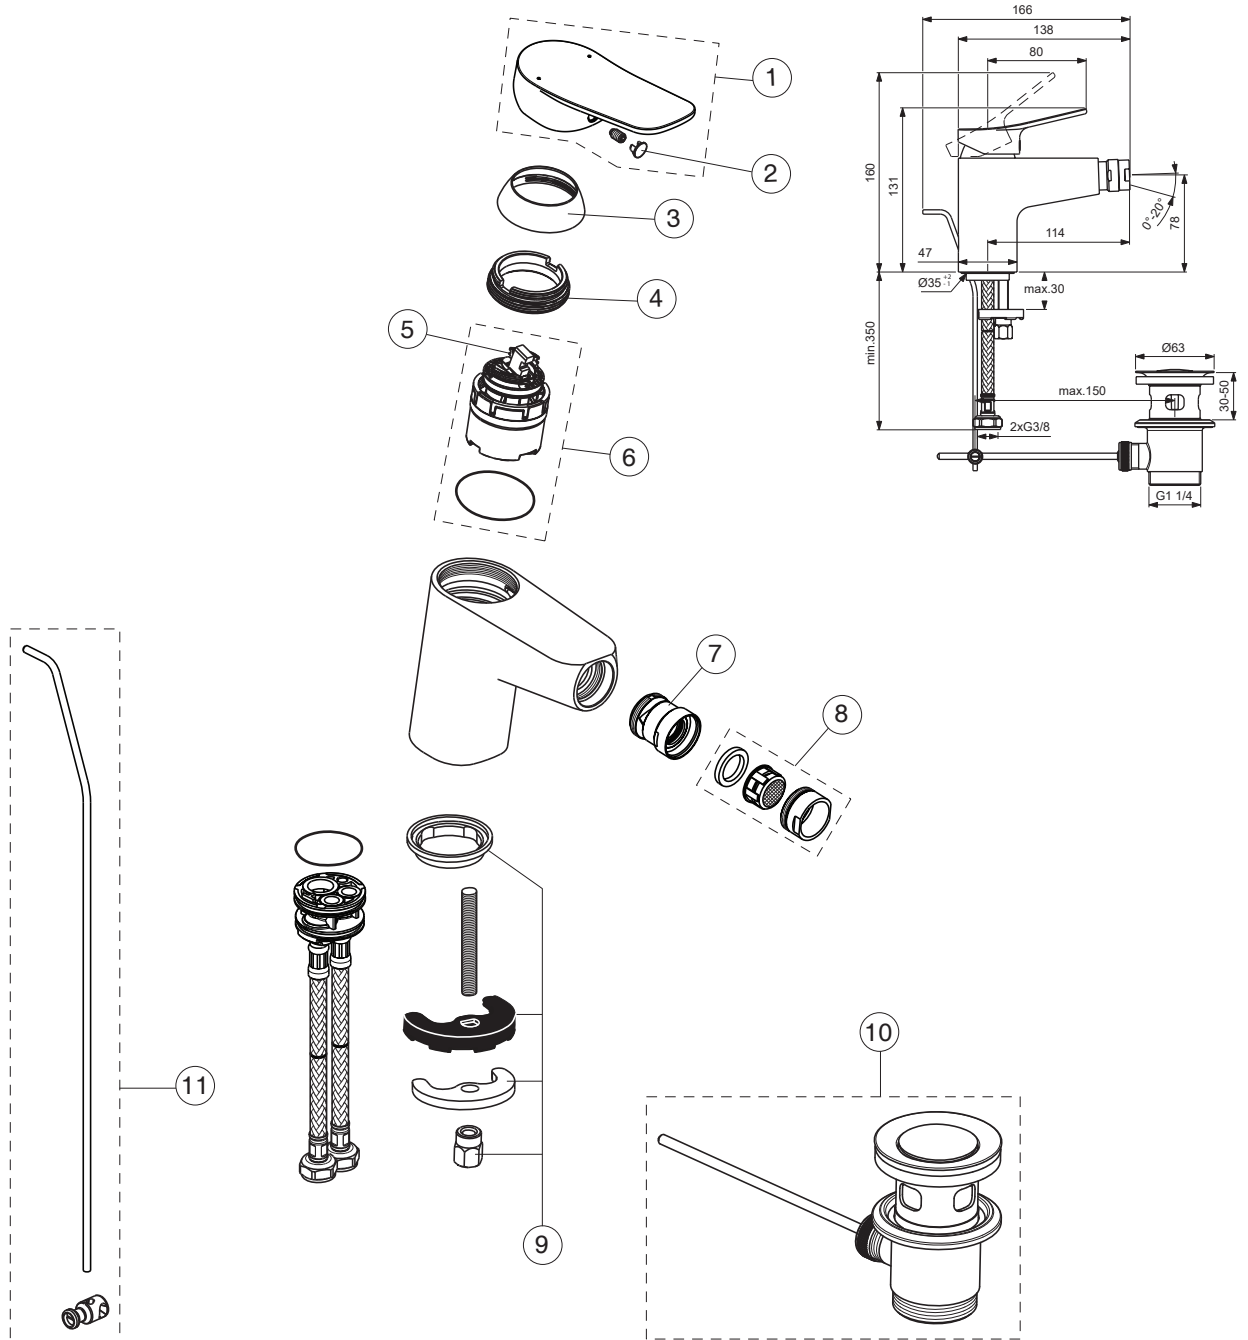

BD746AA

Pos.	Signify	Spare parts-Nr.	Quantity	Pos.	Signify	Spare parts-Nr.	Quantity
1	Lever,w/logo-set	B961898AA	1 Set				
2	Cap decorative	B960473AA	1 Pcs.				
3	Rosette M38x1.5	B961373AA	1 Pcs.				
4	Screw M41x1.5/M38x1.5	B961374NU	1 Pcs.				
5	Hot limit stop	A861181NU	1 Pcs.				
6	Cartridge Ø38mm	B961491NU*	1 Set				
7	Ball joint M24x1	A960063AA	1 Pcs.				
8	Casc.perlator M24x1-A	A960321AA	1 Pcs.				
9	Connecting set	A964520NU	1 Set				
10	Pop-up drain ass.	A962991AA	1 Pcs.				
11	Pop up waste-compl.	B960900AA	1 Set				