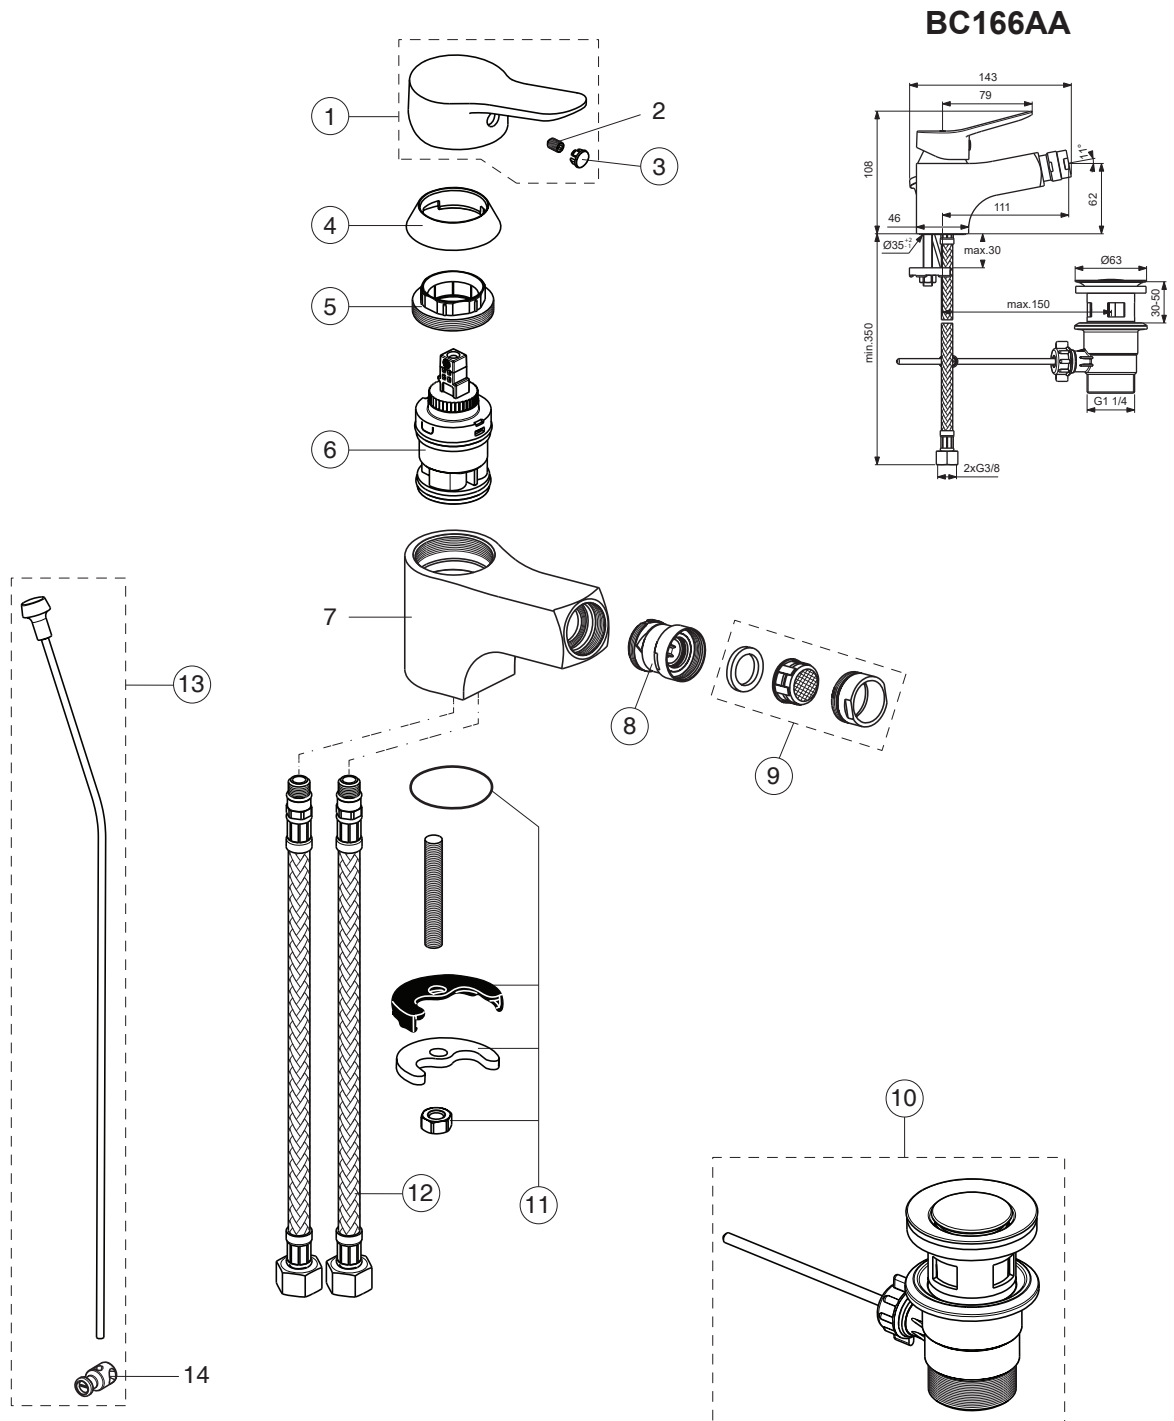

BC166AA

Pos.	Signify	Spare parts-Nr.	Quantity	Pos.	Signify	Spare parts-Nr.	Quantity
1	Lever,w/logo-set	B961483AA	1 Set				
2	Indicator cap	B964696NU	1 Pcs.				
3	Rosette	B961484AA	1 Pcs.				
4	Screw M38x1.5	B961474NU	1 Pcs.				
5	Cartridge Ø35mm	B961475NU	1 Pcs.				
6	Ball joint M24x1	A960063AA	1 Pcs.				
7	Perlator M24x1-A	B964943AA	1 Pcs.				
8	Pop-up waste-plastic	B961096NU	1 Pcs.				
9	Connecting set	B960999NU	1 Set				
10	Fl.pexhose G3/8,L445mm	B960535NU	1 Pcs.				
11	Pop up waste-compl.	B964606AA	1 Pcs.				

Pos.	Signify	Spare parts-Nr.	Quantity	Pos.	Signify	Spare parts-Nr.	Quantity
1	Lever,w/logo-set	B961483AA	1 Pcs.	14	Pop up waste shackle		1 Pcs.
2	Screw M5x8		1 Pcs.				
3	Indicator cap	B964696NU	1 Pcs.				
4	Rosette	B961484AA	1 Pcs.				
5	Screw M38x1.5	B961474NU	1 Pcs.				
6	Cartridge $\varnothing 35$ mm	B961475NU	1 Pcs.				
7	Body bidet		1 Pcs.				
8	Ball joint M24x1	A960063AA	1 Pcs.				
9	Perlator M24x1-A	B964943AA	1 Pcs.				
10	Pop-up waste-plastic	B961096NU	1 Pcs.				
11	Connecting set	B960999NU	1 Set				
12	Flex pexhose G3/8 M10x1/L445mm	A963600NU	1 Pcs.				
13	Pop up waste-compl.	B964606AA	1 Pcs.				