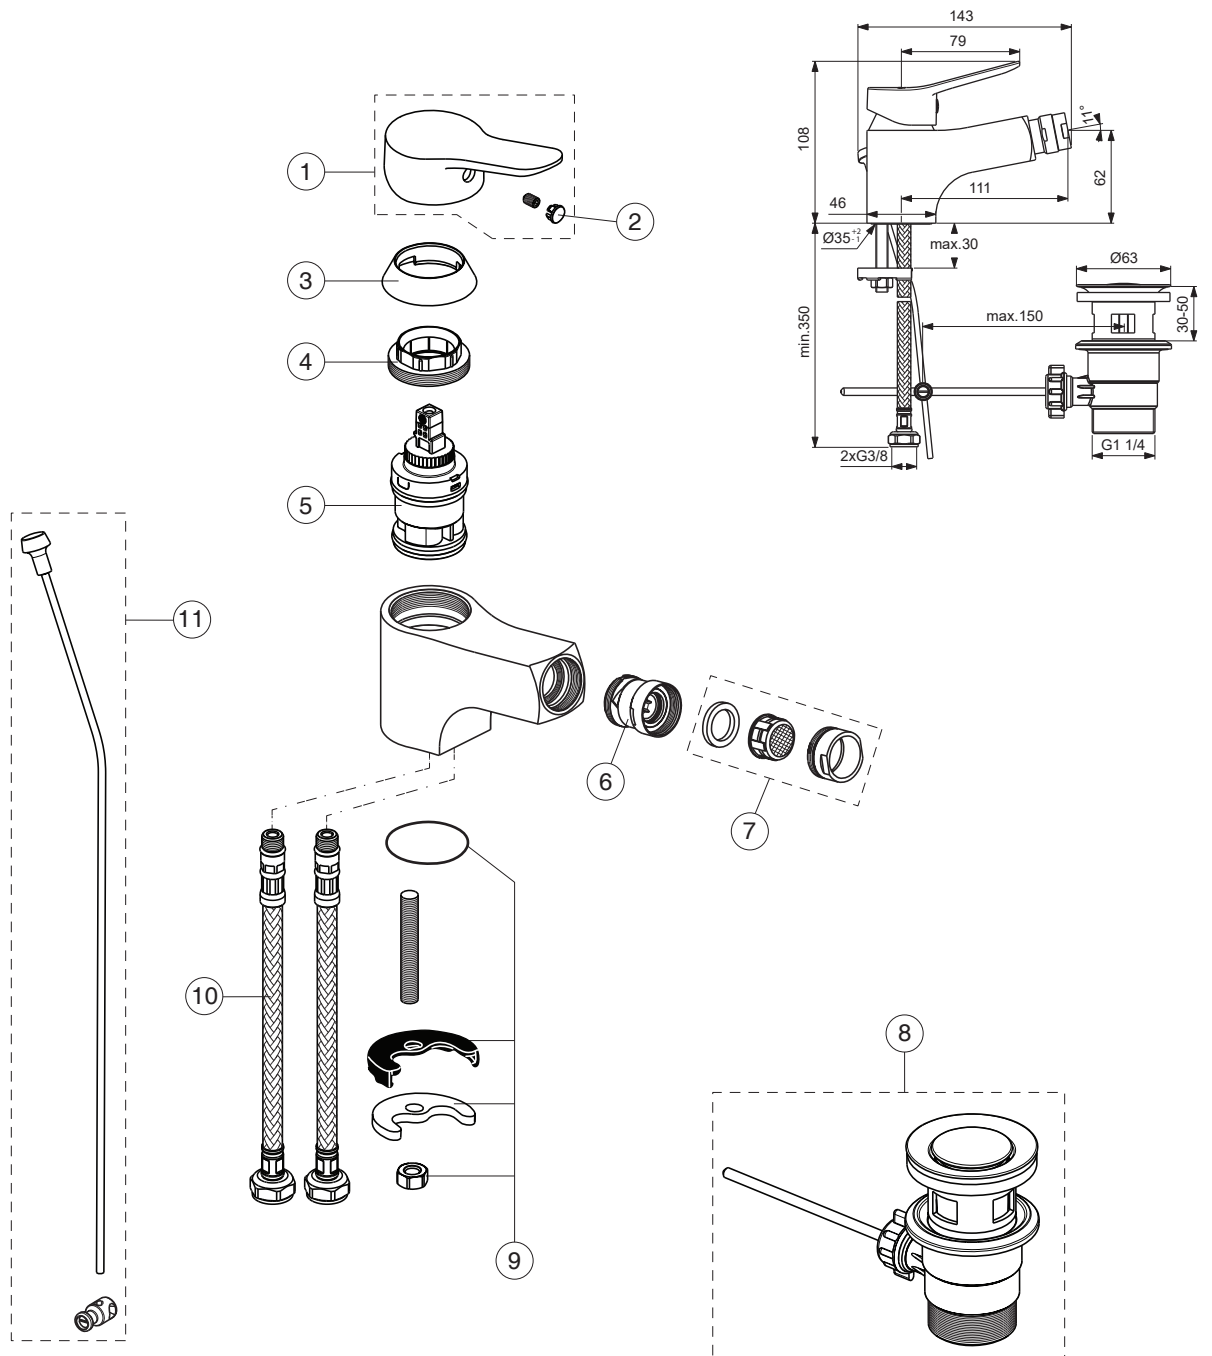

BC166AA

Pos.	Signify	Spare parts-Nr.	Quantity	Pos.	Signify	Spare parts-Nr.	Quantity
1	Lever,w/logo-set	B961483AA	1 Set				
2	Indicator cap	B964696NU	1 Pcs.				
3	Rosette	B961484AA	1 Pcs.				
4	Screw M38x1.5	B961474NU	1 Pcs.				
5	Cartridge Ø35mm	B961475NU	1 Pcs.				
6	Ball joint M24x1	A960063AA	1 Pcs.				
7	Perlator M24x1-A	B964943AA	1 Pcs.				
8	Pop-up waste-plastic	B961096NU	1 Pcs.				
9	Connecting set	B960999NU	1 Set				
10	Fl.pexhose G3/8,L445mm	B960535NU	1 Pcs.				
11	Pop up waste-compl.	B964606AA	1 Pcs.				

Pos.	Signify	Spare parts-Nr.	Quantity	Pos.	Signify	Spare parts-Nr.	Quantity
1	Lever,w/logo-set	B961483AA	1 Pcs.	14	Pop up waste shackle		1 Pcs.
2	Screw M5x8		1 Pcs.				
3	Indicator cap	B964696NU	1 Pcs.				
4	Rosette	B961484AA	1 Pcs.				
5	Screw M38x1.5	B961474NU	1 Pcs.				
6	Cartridge $\varnothing 35$ mm	B961475NU	1 Pcs.				
7	Body bidet		1 Pcs.				
8	Ball joint M24x1	A960063AA	1 Pcs.				
9	Perlator M24x1-A	B964943AA	1 Pcs.				
10	Pop-up waste-plastic	B961096NU	1 Pcs.				
11	Connecting set	B960999NU	1 Set				
12	Flex pexhose G3/8 M10x1/L445mm	A963600NU	1 Pcs.				
13	Pop up waste-compl.	B964606AA	1 Pcs.				