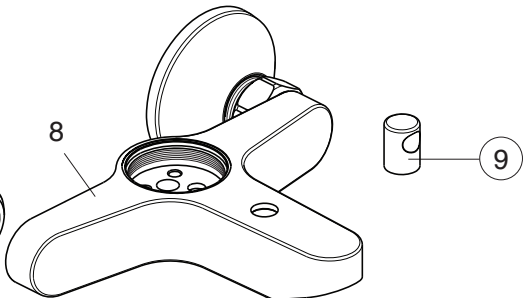

BC168AA

Pos.	Signify	Spare parts-Nr.	Quantity	Pos.	Signify	Spare parts-Nr.	Quantity
1	Lever,w/logo-set	B961483AA	1 Pcs.	15	Rosette	A963489AA	1 Pcs.
2	Screw M5x8		1 Pcs.	16	Fiber ring		2 Pcs.
3	Indicator cap	B964696NU	1 Pcs.	17	Nipple M19x1.5LH		2 Pcs.
4	Rosette	B961229AA	1 Pcs.	18	O-Ring Ø15.6x1.78		2 Pcs.
5	Screw M42x1.5	B961230NU	1 Pcs.	19	Coupling nut		2 Pcs.
6	O-Ring Ø39.1x1.3		1 Pcs.				
7	Cartridge Ø35mm	B961477NU	1 Pcs.				
8	Body bath/shower		1 Pcs.				
9	Pull knob for diverter	B960486AA	1 Pcs.				
10	Perlator M24x1-D	A960537AA	1 Pcs.				
11	Diverter automatic	B960167AA	1 Pcs.				
12	Rv-patrone	A960944NU	2 Pcs.				
13	S-connection-compl.		1 Pcs.				
14	S-connector G3/4		2 Pcs.				