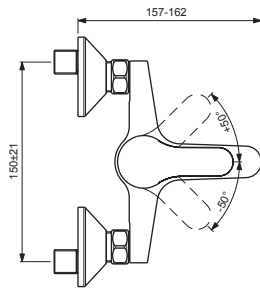

BC168AA

Pos.	Signify	Spare parts-Nr.	Quantity	Pos.	Signify	Spare parts-Nr.	Quantity
1	Lever,w/logo-set	B961483AA	1 Pcs.	15	Rosette	A963489AA	1 Pcs.
2	Screw M5x8		1 Pcs.	16	Fiber ring		2 Pcs.
3	Indicator cap	B964696NU	1 Pcs.	17	Nipple M19x1.5LH		2 Pcs.
4	Rosette	B961229AA	1 Pcs.	18	O-Ring Ø15.6x1.78		2 Pcs.
5	Screw M42x1.5	B961230NU	1 Pcs.	19	Coupling nut		2 Pcs.
6	O-Ring Ø39.1x1.3		1 Pcs.				
7	Cartridge Ø35mm	B961477NU	1 Pcs.				
8	Body bath/shower		1 Pcs.				
9	Pull knob for diverter	B960486AA	1 Pcs.				
10	Perlator M24x1-D	A960537AA	1 Pcs.				
11	Diverter automatic	B960167AA	1 Pcs.				
12	Rv-patrone	A960944NU	2 Pcs.				
13	S-connection-compl.		1 Pcs.				
14	S-connector G3/4		2 Pcs.				