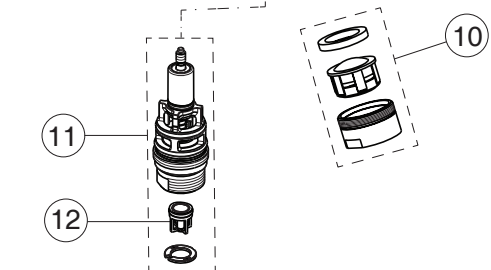

BC168AA

Pos.	Signify	Spare parts-Nr.	Quantity	Pos.	Signify	Spare parts-Nr.	Quantity
1	Lever,w/logo-set	B961483AA	1 Pcs.	15	Rosette	A963489AA	1 Pcs.
2	Screw M5x8		1 Pcs.	16	Fiber ring		2 Pcs.
3	Indicator cap	B964696NU	1 Pcs.	17	Nipple M19x1.5LH		2 Pcs.
4	Rosette	B961229AA	1 Pcs.	18	O-Ring Ø15.6x1.78		2 Pcs.
5	Screw M42x1.5	B961230NU	1 Pcs.	19	Coupling nut		2 Pcs.
6	O-Ring Ø39.1x1.3		1 Pcs.				
7	Cartridge Ø35mm	B961477NU	1 Pcs.				
8	Body bath/shower		1 Pcs.				
9	Pull knob for diverter	B960486AA	1 Pcs.				
10	Perlator M24x1-D	A960537AA	1 Pcs.				
11	Diverter automatic	B960167AA	1 Pcs.				
12	Rv-patrone	A960944NU	2 Pcs.				
13	S-connection-compl.		1 Pcs.				
14	S-connector G3/4		2 Pcs.				