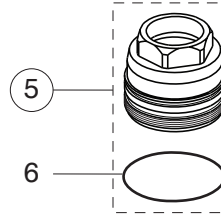

BC168AA

Pos.	Signify	Spare parts-Nr.	Quantity	Pos.	Signify	Spare parts-Nr.	Quantity
1	Lever,w/logo-set	B961483AA	1 Pcs.	15	Rosette	A963489AA	1 Pcs.
2	Screw M5x8		1 Pcs.	16	Fiber ring		2 Pcs.
3	Indicator cap	B964696NU	1 Pcs.	17	Nipple M19x1.5LH		2 Pcs.
4	Rosette	B961229AA	1 Pcs.	18	O-Ring Ø15.6x1.78		2 Pcs.
5	Screw M42x1.5	B961230NU	1 Pcs.	19	Coupling nut		2 Pcs.
6	O-Ring Ø39.1x1.3		1 Pcs.				
7	Cartridge Ø35mm	B961477NU	1 Pcs.				
8	Body bath/shower		1 Pcs.				
9	Pull knob for diverter	B960486AA	1 Pcs.				
10	Perlator M24x1-D	A960537AA	1 Pcs.				
11	Diverter automatic	B960167AA	1 Pcs.				
12	Rv-patrone	A960944NU	2 Pcs.				
13	S-connection-compl.		1 Pcs.				
14	S-connector G3/4		2 Pcs.				