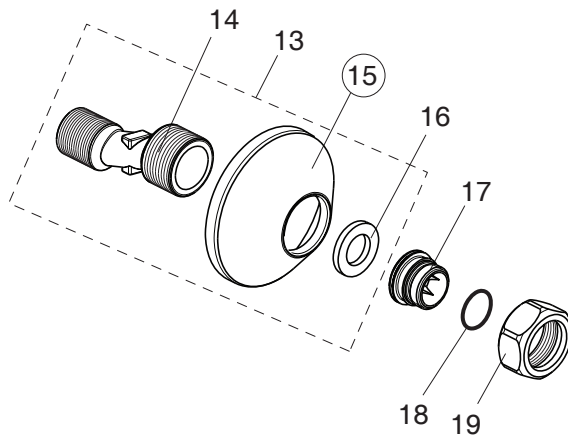

BC168AA

Pos.	Signify	Spare parts-Nr.	Quantity	Pos.	Signify	Spare parts-Nr.	Quantity
1	Lever,w/logo-set	B961483AA	1 Pcs.	15	Rosette	A963489AA	1 Pcs.
2	Screw M5x8		1 Pcs.	16	Fiber ring		2 Pcs.
3	Indicator cap	B964696NU	1 Pcs.	17	Nipple M19x1.5LH		2 Pcs.
4	Rosette	B961229AA	1 Pcs.	18	O-Ring Ø15.6x1.78		2 Pcs.
5	Screw M42x1.5	B961230NU	1 Pcs.	19	Coupling nut		2 Pcs.
6	O-Ring Ø39.1x1.3		1 Pcs.				
7	Cartridge Ø35mm	B961477NU	1 Pcs.				
8	Body bath/shower		1 Pcs.				
9	Pull knob for diverter	B960486AA	1 Pcs.				
10	Perlator M24x1-D	A960537AA	1 Pcs.				
11	Diverter automatic	B960167AA	1 Pcs.				
12	Rv-patrone	A960944NU	2 Pcs.				
13	S-connection-compl.		1 Pcs.				
14	S-connector G3/4		2 Pcs.				