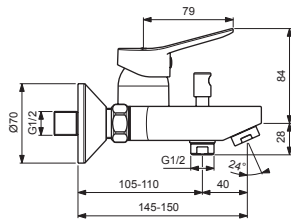

BC168AA

Pos.	Signify	Spare parts-Nr.	Quantity	Pos.	Signify	Spare parts-Nr.	Quantity
1	Lever,w/logo-set	B961483AA	1 Pcs.	15	Rosette	A963489AA	1 Pcs.
2	Screw M5x8		1 Pcs.	16	Fiber ring		2 Pcs.
3	Indicator cap	B964696NU	1 Pcs.	17	Nipple M19x1.5LH		2 Pcs.
4	Rosette	B961229AA	1 Pcs.	18	O-Ring Ø15.6x1.78		2 Pcs.
5	Screw M42x1.5	B961230NU	1 Pcs.	19	Coupling nut		2 Pcs.
6	O-Ring Ø39.1x1.3		1 Pcs.				
7	Cartridge Ø35mm	B961477NU	1 Pcs.				
8	Body bath/shower		1 Pcs.				
9	Pull knob for diverter	B960486AA	1 Pcs.				
10	Perlator M24x1-D	A960537AA	1 Pcs.				
11	Diverter automatic	B960167AA	1 Pcs.				
12	Rv-patrone	A960944NU	2 Pcs.				
13	S-connection-compl.		1 Pcs.				
14	S-connector G3/4		2 Pcs.				