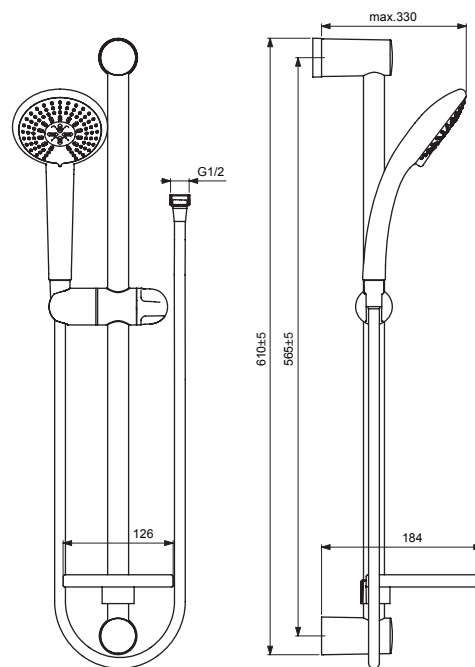

B0828AA

B0829AA

Pos.	Signify	Spare parts-Nr.	Quantity
1	Sliding bar,L600mm		1 Pcs.
2	Handspray 100mm 1F	B0826AA	1 Pcs.
2a	Handspray 100mm 3F	B0827AA	1 Pcs.
3	Slider	B960155AA	1 Pcs.
4	Wall bracket set	B960154AA	1 Pcs.
5	Sh.hose 1,75m ULTRAFLEX	B8536AA	1 Pcs.
6	Soap dish-set	B961259NU	1 Pcs.