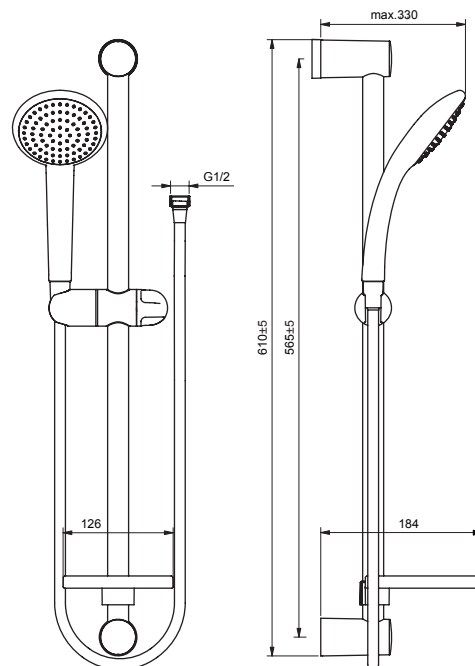

B0828AA

B0829AA

Pos.	Signify	Spare parts-Nr.	Quantity
1	Sliding bar,L600mm		1 Pcs.
2	Handspray 100mm 1F	B0826AA	1 Pcs.
2a	Handspray 100mm 3F	B0827AA	1 Pcs.
3	Slider	B960155AA	1 Pcs.
4	Wall bracket set	B960154AA	1 Pcs.
5	Sh.hose 1,75m ULTRAFLEX	B8536AA	1 Pcs.
6	Soap dish-set	B961259NU	1 Pcs.