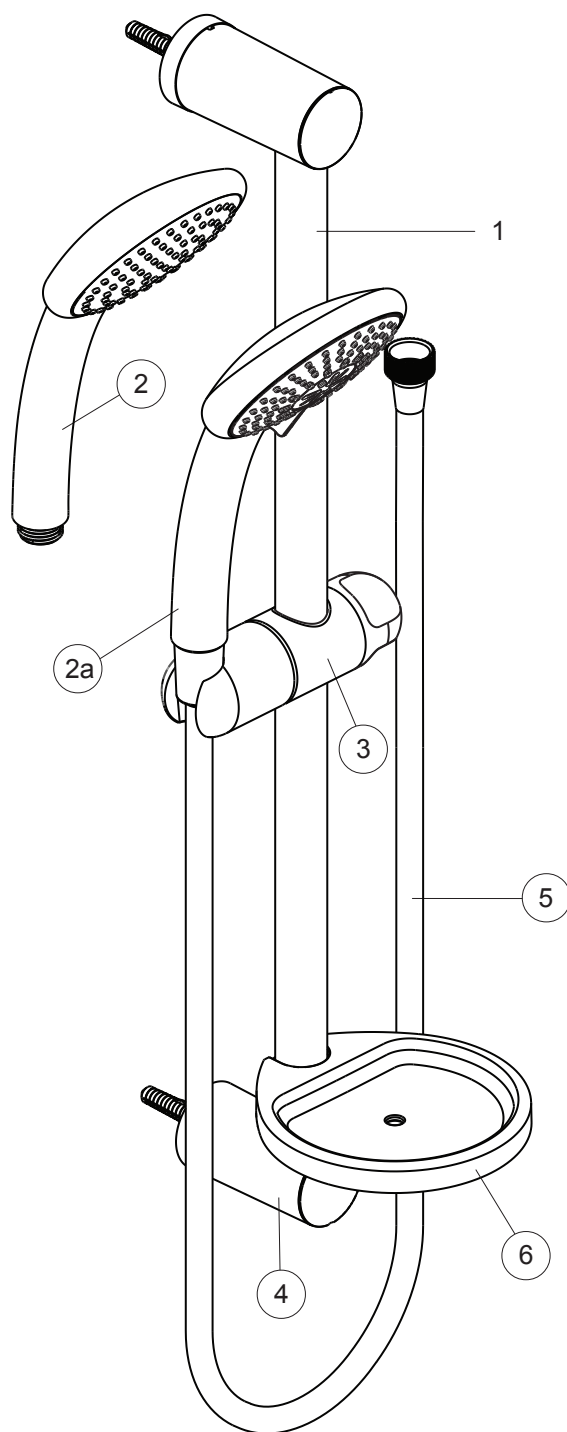

B0828AA

B0829AA

Pos.	Signify	Spare parts-Nr.	Quantity
1	Sliding bar,L600mm		1 Pcs.
2	Handspray 100mm 1F	B0826AA	1 Pcs.
2a	Handspray 100mm 3F	B0827AA	1 Pcs.
3	Slider	B960155AA	1 Pcs.
4	Wall bracket set	B960154AA	1 Pcs.
5	Sh.hose 1,75m ULTRAFLEX	B8536AA	1 Pcs.
6	Soap dish-set	B961259NU	1 Pcs.