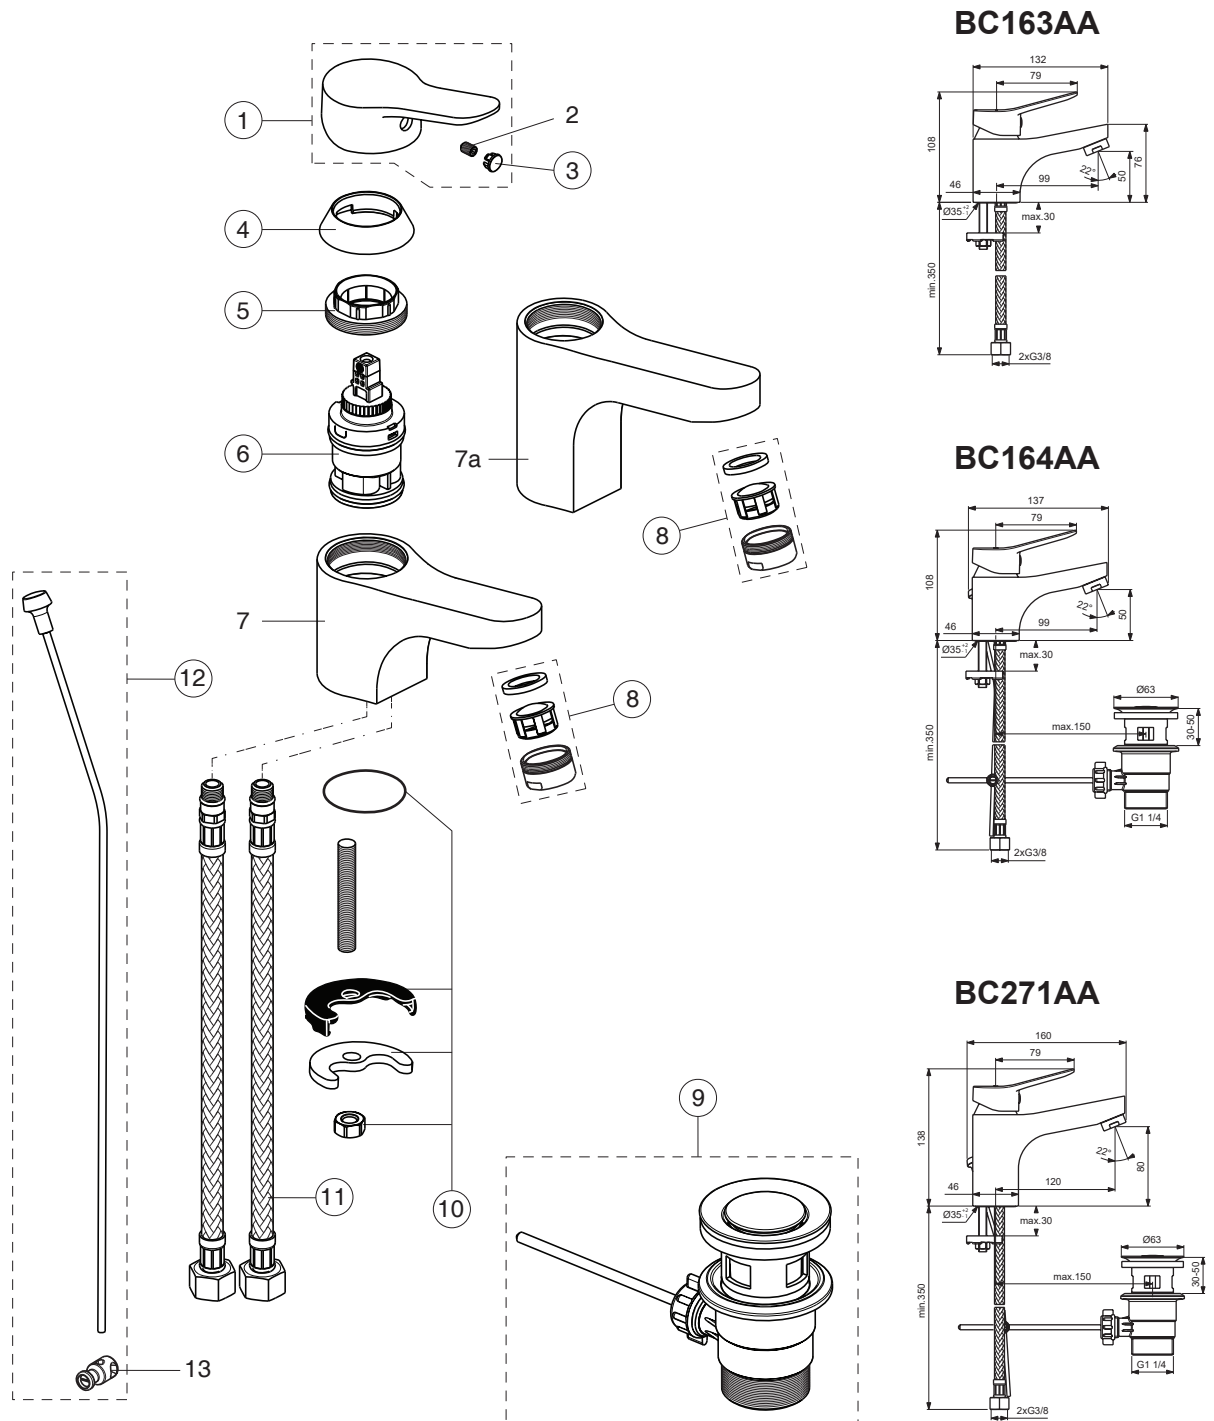

**BC163AA  
BC164AA**

**BC271AA**

**without pop-up waste:**  
BC163AA  
**with pop-up waste-plastic:**  
BC164AA

Pos.	Signify	Spare parts-Nr.	Quantity	Pos.	Signify	Spare parts-Nr.	Quantity
1	Lever,w/logo-set	B961483AA	1 Set				
2	Indicator cap	B964696NU	1 Pcs.				
3	Rosette	B961484AA	1 Pcs.				
4	Screw M38x1.5	B961474NU	1 Pcs.				
5	Cartridge Ø35mm	B961475NU	1 Pcs.				
6	Perlator M24x1-A	B964943AA	1 Pcs.				
7	Pop-up waste-plastic	B961096NU	1 Set				
8	Connecting set	B960999NU	1 Set				
9	Fl.pexhose G3/8,L445mm	B960535NU	1 Pcs.				
10	Pop up waste-compl.	B964606AA	1 Set				

Pos.	Signify	Spare parts-Nr.	Quantity	Pos.	Signify	Spare parts-Nr.	Quantity
1	Lever,w/logo-set	B961483AA	1 Pcs.	13	Pop up waste shackle		1 Pcs.
2	Screw M5x8		1 Pcs.				
3	Indicator cap	B964696NU	1 Pcs.				
4	Rosette	B961484AA	1 Pcs.				
5	Screw M38x1.5	B961474NU	1 Pcs.				
6	Cartridge Ø35mm	B961475NU	1 Pcs.				
7	Body basin		1 Pcs.				
7a	Body basin GRANDE		1 Pcs.				
8	Perlator M24x1-A	B964943AA	1 Pcs.				
9	Pop-up waste-plastic	B961096NU	1 Pcs.				
10	Connecting set	B960999NU	1 Set				
11	Flex pexhoseG3/8 M10x1/L445mm	A963600NU	1 Pcs.				
12	Pop up waste-compl.	B964606AA	1 Pcs.				