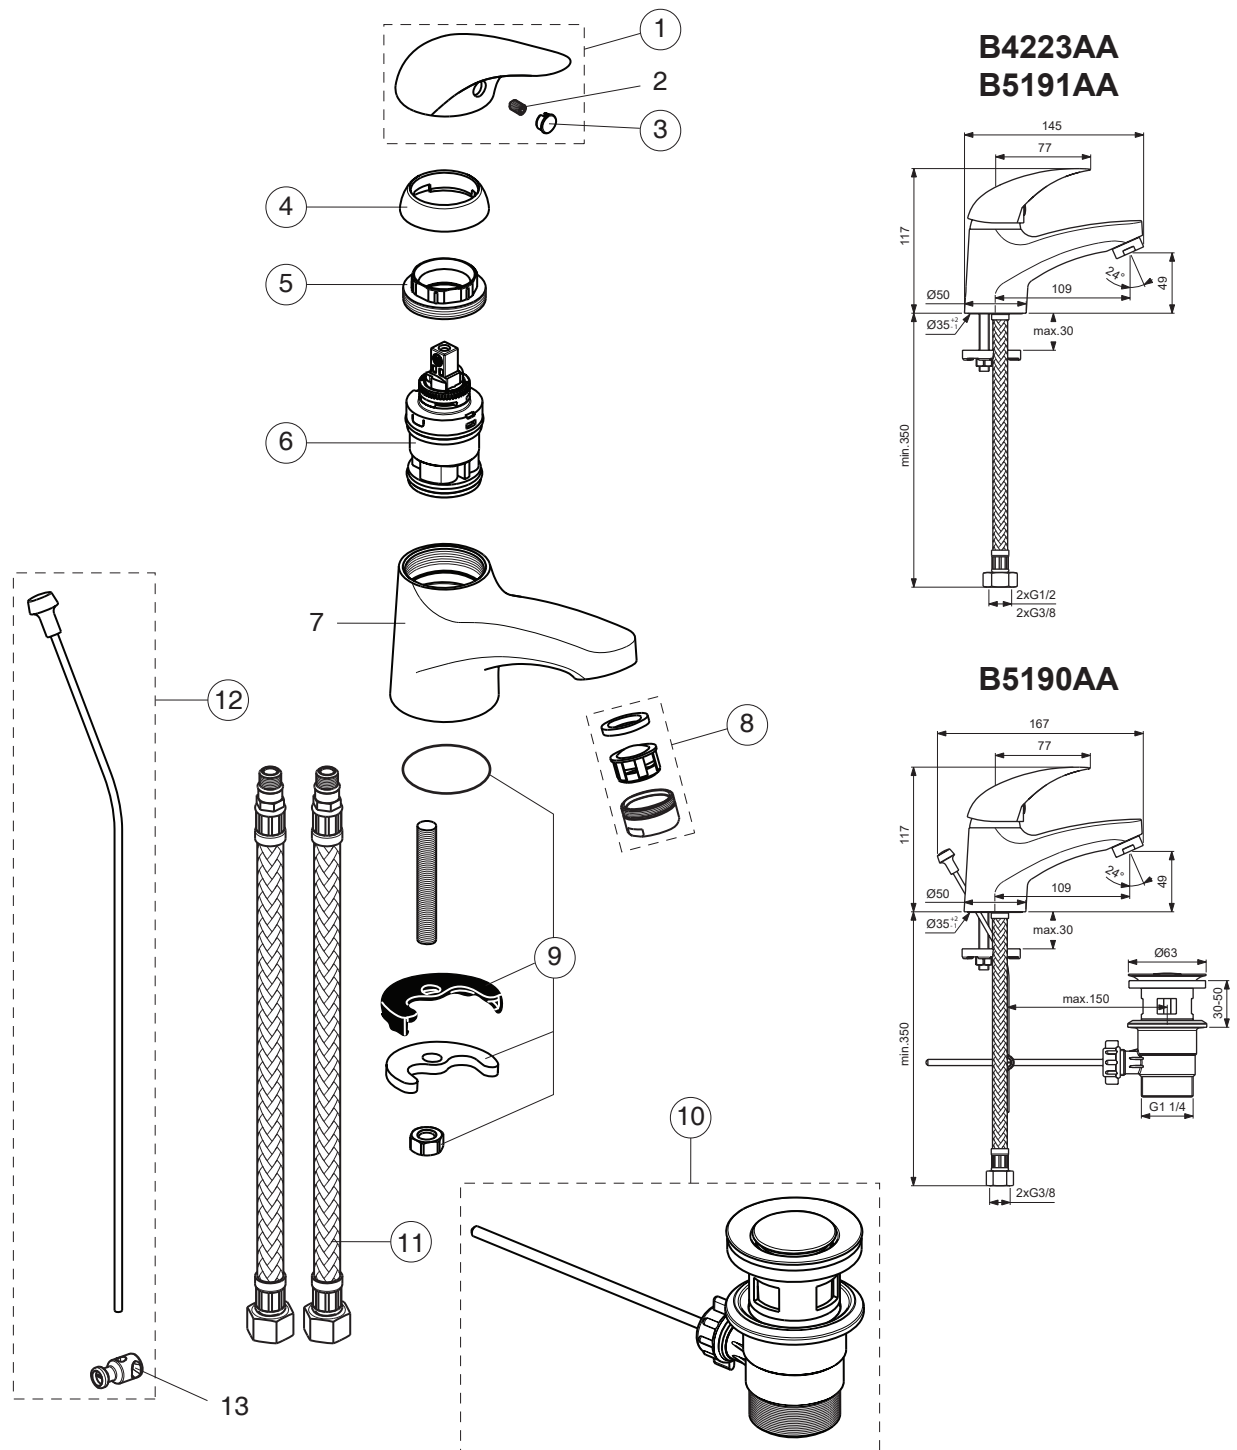

ORION

Pos.	Signify	Spare parts-Nr.	Quantity	Pos.	Signify	Spare parts-Nr.	Quantity
1	Lever w/logo	B960338AA	1 Pcs.	12	Pull-up rod-compl.	B964703AA	1 Pcs.
2	Screw M5x8		1 Pcs.	13	Pop up waste shackle		1 Pcs.
3	Indicator cap	B964696NU	1 Pcs.				
4	Cap	B964697AA	1 Pcs.				
5	Screw M38x1.5	B961474NU	1 Pcs.				
6	Cartridge Ø35mm	B961475NU	1 Pcs.				
7	Body basin		1 Pcs.				
8	Perlator M24x1-A	B964943AA	1 Pcs.				
9	Fixation set	B964701NU	1 Pcs.				
10	Pop-up waste-plastic	B961096NU	1 Pcs.				
11	Flex hose G3/8 M10x1/8x12/L400	B960535NU	1 Pcs.				
	Flex hose G1/2 M10x1/8x12/L400	B960413NU	1 Pcs. (for B4223AA)				