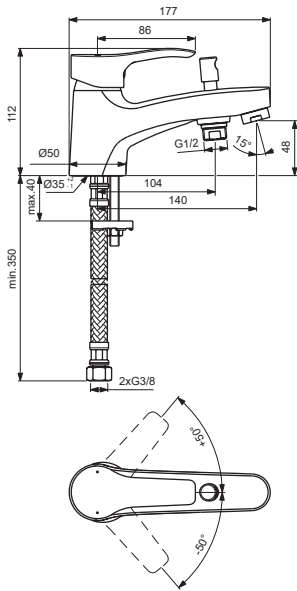

BC390AA

| Pos. | Signify | Spare parts-Nr. | Quantity | Pos. | Signify | Spare parts-Nr. | Quantity |
|------|------------------------------|-----------------|----------|------|---------|-----------------|----------|
| 1 | Lever,w/logo-compl. | B961560AA | 1 Pcs. | | | | |
| 2 | Screw M5x6 | | 1 Pcs. | | | | |
| 3 | Cap decorative | B964696NU | 1 Pcs. | | | | |
| 4 | Cap | B964697AA | 1 Pcs. | | | | |
| 5 | Screw M38x1.5 | B961474NU | 1 Pcs. | | | | |
| 6 | Cartridge Ø35mm | B961479NU | 1 Pcs. | | | | |
| 7 | Body bath/shower | | 1 Pcs. | | | | |
| 8 | Perlator M24x1-D | A960537AA | 1 Pcs. | | | | |
| 9 | Pull knob for diverter | B960486AA | 1 Pcs. | | | | |
| 10 | Diverter automatic | B960167AA | 1 Pcs. | | | | |
| 11 | Rv-patrone | A960944NU | 2 Pcs. | | | | |
| 12 | Connecting set | B964701NU | 1 Set | | | | |
| 13 | Flex hose G3/8 M12x1/L430 | A963449NU | 1 Pcs. | | | | |