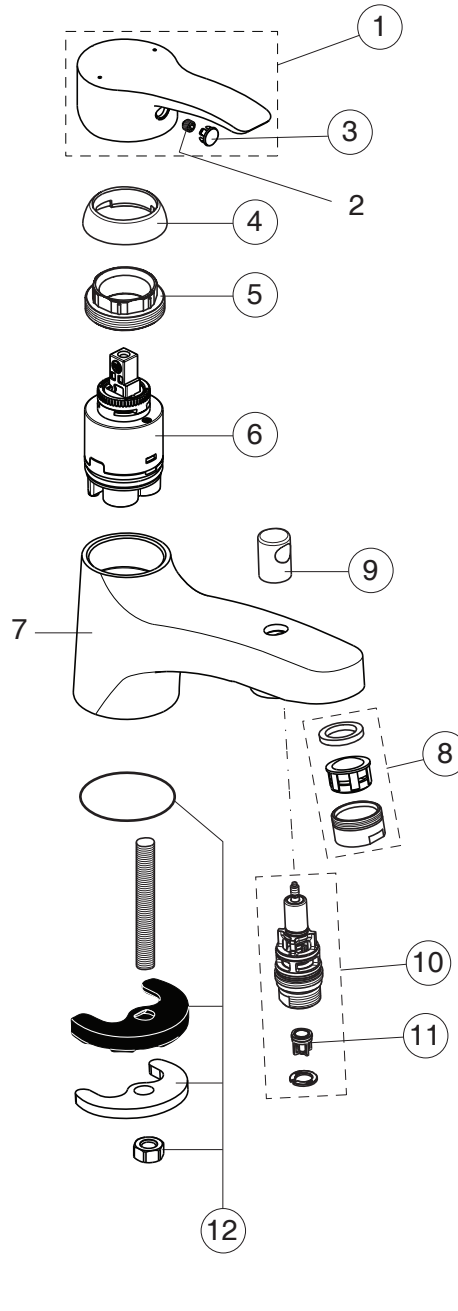

BC390AA

| Pos. | Signify | Spare parts-Nr. | Quantity | Pos. | Signify | Spare parts-Nr. | Quantity |
|------|------------------------------|-----------------|----------|------|---------|-----------------|----------|
| 1 | Lever,w/logo-compl. | B961560AA | 1 Pcs. | | | | |
| 2 | Screw M5x6 | | 1 Pcs. | | | | |
| 3 | Cap decorative | B964696NU | 1 Pcs. | | | | |
| 4 | Cap | B964697AA | 1 Pcs. | | | | |
| 5 | Screw M38x1.5 | B961474NU | 1 Pcs. | | | | |
| 6 | Cartridge Ø35mm | B961479NU | 1 Pcs. | | | | |
| 7 | Body bath/shower | | 1 Pcs. | | | | |
| 8 | Perlator M24x1-D | A960537AA | 1 Pcs. | | | | |
| 9 | Pull knob for diverter | B960486AA | 1 Pcs. | | | | |
| 10 | Diverter automatic | B960167AA | 1 Pcs. | | | | |
| 11 | Rv-patrone | A960944NU | 2 Pcs. | | | | |
| 12 | Connecting set | B964701NU | 1 Set | | | | |
| 13 | Flex hose G3/8 M12x1/L430 | A963449NU | 1 Pcs. | | | | |