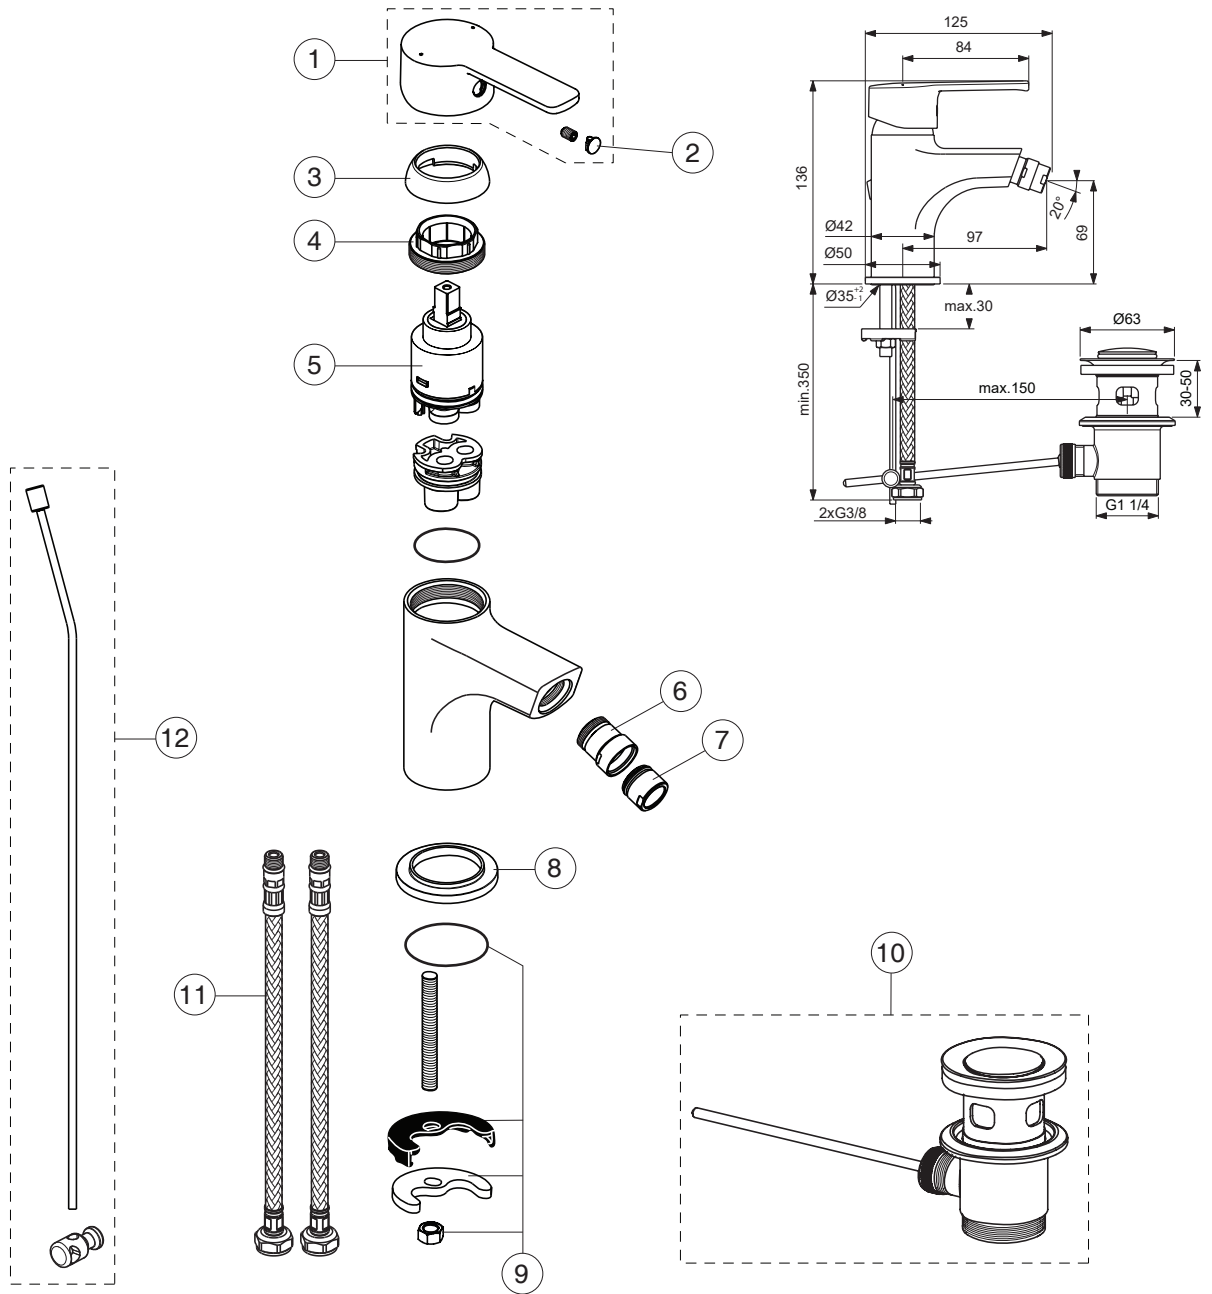

B0871AA

Pos.	Signify	Spare parts-Nr.	Quantity	Pos.	Signify	Spare parts-Nr.	Quantity
1	Lever,w/logo-compl.	B961239AA	1 Pcs.				
2	Cap decorative	B960473AA*	1 Pcs.				
3	Cap	B964697AA	1 Pcs.				
4	Screw M3x1.5	B961474NU	1 Pcs.				
5	Cartridge Ø35mm	B960887NU	1 Pcs.				
6	Ball joint M18x1	B960624AA	1 Pcs.				
7	Aerator M18x1	B964902AA	1 Pcs.				
8	Rosette decorative	B960712AA	1 Pcs.				
9	Connecting set	B964702NU	1 Pcs.				
10	Pop-up waste-plastic	B964550AA	1 Pcs.				
11	Fl.pexhose G3/8-L445mm	B960535NU	1 Pcs.				
12	Pull-up rod-compl.	B961241AA	1 Pcs.				