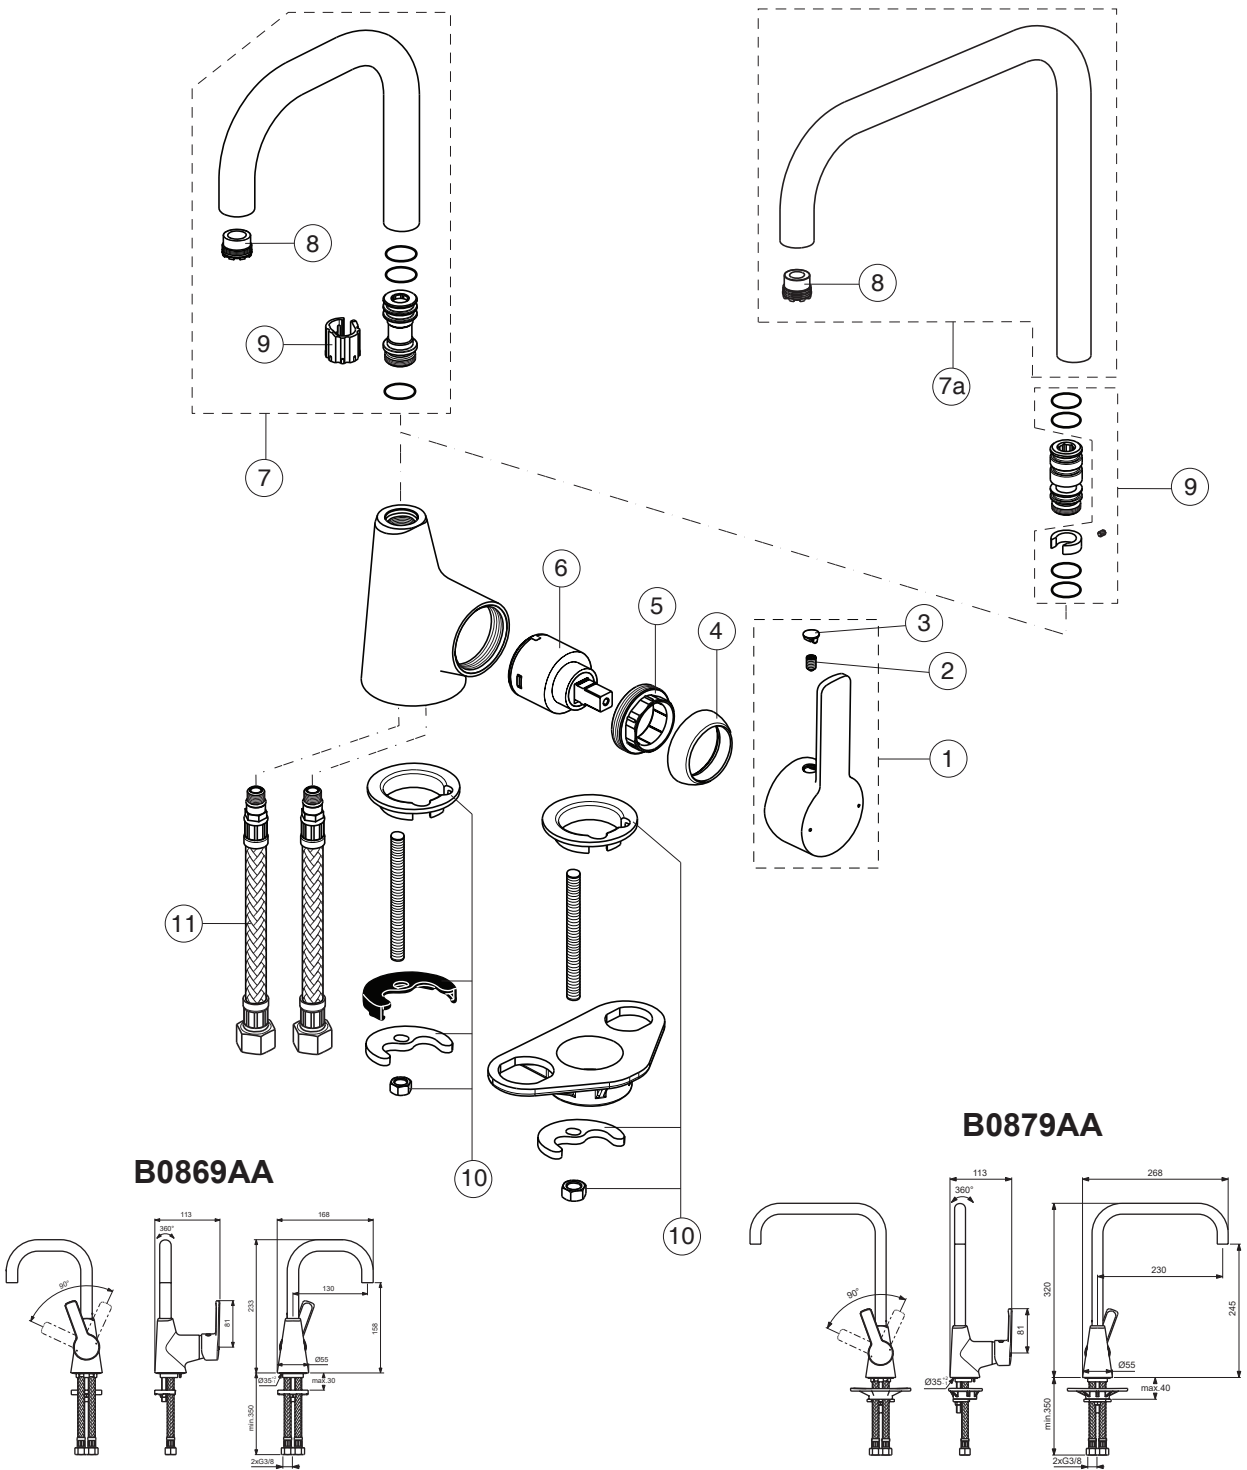

| Pos. | Signify                           | Spare parts-Nr. | Quantity | Pos. | Signify | Spare parts-Nr. | Quantity |
|------|-----------------------------------|-----------------|----------|------|---------|-----------------|----------|
| 1    | Lever,w/logo-compl.               | B961240AA       | 1 Set    |      |         |                 |          |
| 2    | Screw M5x8                        | A963309NU       | 3 Pcs.   |      |         |                 |          |
| 3    | Cap decorative                    | B960473AA       | 3 Pcs.   |      |         |                 |          |
| 4    | Cap                               | B964697AA       | 1 Pcs.   |      |         |                 |          |
| 5    | Screw M37x1.5                     | B964698NU       | 1 Pcs.   |      |         |                 |          |
| 6    | Cartridge GEAR N35DW              | B960888NU       | 1 Pcs.   |      |         |                 |          |
| 7    | Tub.spout U130mm                  | B961202AA       | 1 Set    |      |         |                 |          |
| 7a   | Tub.spout U230mm                  | B960498AA       | 1 Set    |      |         |                 |          |
| 8    | Aerator cache M16.5x1             | B960497NU       | 1 Pcs.   |      |         |                 |          |
| 9    | Sealing set for tub.spout         | B960839NU       | 1 Set    |      |         |                 |          |
| 10   | Fixation kit                      | B964894NU       | 1 Set    |      |         |                 |          |
| 11   | Flex hose G3/8<br>M10x1/8x12/L400 | B960535NU       | 1 Pcs.   |      |         |                 |          |