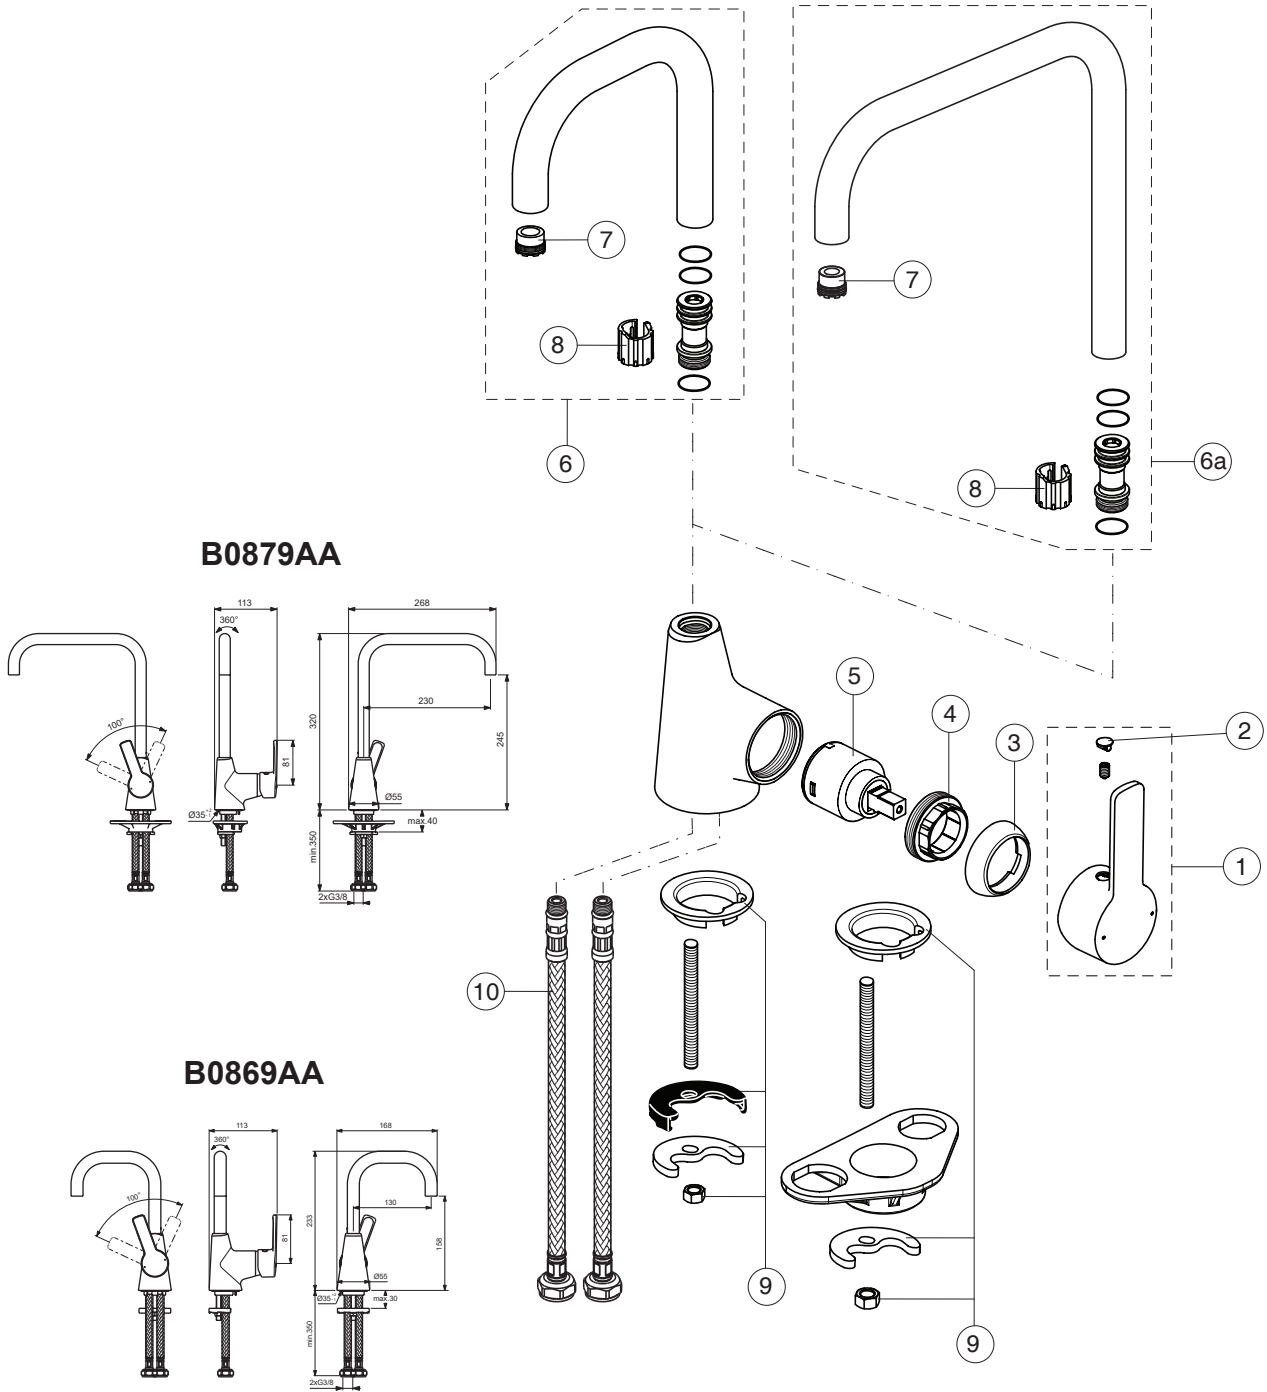

Produced from: Feb.2022

Pos.	Signify	Spare parts-Nr.	Quantity	Pos.	Signify	Spare parts-Nr.	Quantity
1	Lever,w/logo-compl.	B961240AA	1 Set				
2	Cap decorative	B960473AA*	1 Set				
3	Cap	B964697AA	1 Pcs.				
4	Screw M37x1.5	B964698NU	1 Pcs.				
5	Cartridge GEAR N35DW	B960888NU	1 Pcs.				
6	Tub.spout U130mm	B961202AA	1 Set				
6a	Tub.spout U230mm	B960498AA	1 Set				
7	Aerator cache M16.5x1	B960497NU	1 Pcs.				
8	Sealing set for tub.spout	B960839NU	1 Set				
9	Fixation kit	B964894NU	1 Set				
10	Fl.pexhose G3/8-L445mm	B960535NU	1 Pcs.